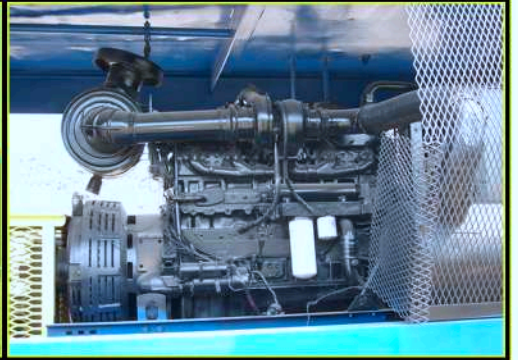

## 2001 Universal Refiner Contender PDR-80 Horizontal Grinder -

475hp Cummins engine, remote for reversing, 4 new wheel motors, new wear plate, new hydraulic pump, new conveyor belt. **Machine is in Good Condition.** Summer 2005 a new transmission was installed & other upgrades. Call for details. Approx. 4500hrs, available immediately, located in TX. Price \$165,000