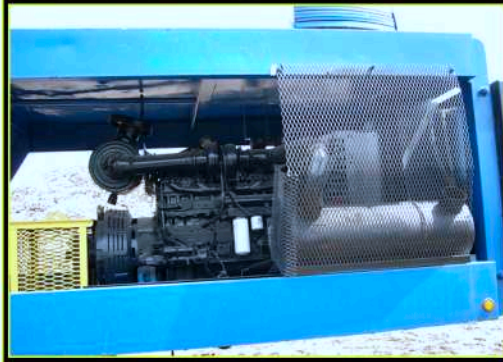

## 2001 Universal Refiner Contender PDR-80 Horizontal Grinder -

475hp Cummins engine, remote for reversing, 4 new wheel motors, new wear plate, new hydraulic pump, new conveyor belt. **Machine is in Good Condition.** Summer 2005 a new transmission was installed & other upgrades. Call for details. Approx. 4500hrs, available immediately, located in TX. Price \$165,000